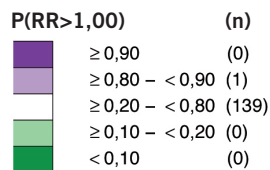

DONOSTIA · SAN SEBASTIÁN