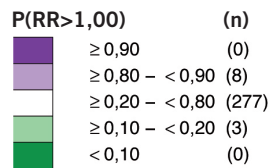

AE 1 baino handiagoa izateko probabilitatea

Probabilidad de que el RR sea mayor que 1

Probability of the RR being greater than 1

BILBAO

AE 1 baino handiagoa izateko probabilitatea

Probabilidad de que el RR sea mayor que 1
 Probability of the RR being greater than 1